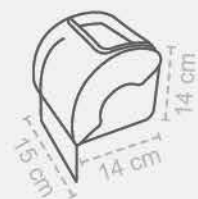

1043

1101

1040

1039

1032

1152

AVILA ROLL PAPER DISPENSER WITH HOLDER

- NO MORE WET TOILET PAPER
- NO MORE CELLPHONE FALLING IN THE TOILET!
- EXTRA HOLDER FOR CELLPHONE, KEYCHAIN, ETC.
- AVAILABLE IN SMALL AND BIG SIZES
- NO DRILLING AND DAMAGING THE WALLS
- SELF-ADHESIVE
- BIG SIZES ALSO SUITABLE FOR HOTELS AND SPORT COMPLEXES
- FULL COVERAGE TO PREVENT BACTERIA AND MOISTURE ON THE PAPERS
- WATER RESISTANT
- EASY PAPER DETACHMENT
- A.B.S MATERIAL
- GOLD PVD COATING AND CHROME FINISH
- AVAILABLE IN: WHITE AND OTHER COLORS

لفة أفبلا للمناديل الصغيرة

لها مظهر جميلة وعصرية مع تغطية كاملة لمنع الرطوبة و التلوث، مقاومة للماء وصحية تماما، مع موقع لموبايل و المفتاح وما إلى ذلك، و مع فصل سهل ومريح للأنسجة، وأنبوب لاحتفاظ حركة اللفة سهلة وسلسة، تنتج هذه اللفة في نوعين الكبيرة والصغيرة، وفي مجموعة متنوعة من الألوان وفقا للزينة الخاصة بك.

جا دستمال رول كوچك أوبلا

- ظاهري زیبا و مدرن
- دارای پوشش کامل برای جلوگیری از ورود رطوبت و آلودگی به رول دستمال
- کاملا ضد آب و بهداشتی
- دارای محل قرارگیری موبایل، کلید و...
- جاداشدن آسان و راحت دستمال
- دارای نوله نگهدارنده برای حرکت راحت و روان رول دستمال
- در دو نوع جادستمال رول بزرگ و كوچك
- در رنگ های متنوع، مطابق با دکوراسیون شما

PRODUCT SIZE	12*13*6 CM	QYT	18 PER CARTON
CARTON SIZE	32*44*39 CM	CARTON WEIGHT	8.860 KG

esPADANA

ROLL PAPER HOLDER

SIMPLE & FASHION