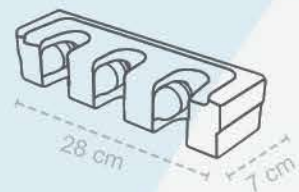

1177

MOP AND SWEEPER HOLDER

- ORGANIZE YOUR MOPS AND SWEEPERS
- KEEP YOUR FLOOR AND MOPS CLEAN ...
- CONSTRUCTED FROM DURABLE, WATER-RESISTANT
- ABS MATERIAL WITH DURABLE INDUSTRIAL ROLLERS

حامل الممسحة والكنسة

- نظم للمسح والمكنسات
- حافظ على الأرضية والمسحة نظيفة ***
- مصنوعة من مادة ABS متينة ومقاومة للماء مع بكرات صناعية متينة

نگهدارنده جارو و تی

- نظم دهنده تی و جارو
- جلوگیری از آلودگی محیط و کف جارو و تی
- جنس ABS نشکن با غلظت های صنعتی مقاوم

PRODUCT SIZE	28*6*7 CM	QYT	..... PER CARTON
CARTON SIZE	..... CM	CARTON WEIGHT	..... KG

esPADANA:

MOP HOLDER

1 YEAR
GUARANTY