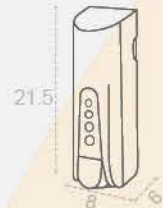

PRODUCT SIZE	6*8*21.5 CM	QTY	24 PER CARTON
CARTON SIZE	26*26*43 CM	CARTON WEIGHT	..... KG

ESPADANA

SOAP DISPENSER

HEALTHY, SAFE & HIGH QUALITY MATERIAL
FASHION & STYLISH APPEARANCE