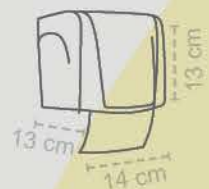

PRODUCT SIZE	15*14*14 CM	QTY	18 PER CARTON
CARTON SIZE	46*46*31.5 CM	CARTON WEIGHT	8.460 KG

ESPADANA

ROLL PAPER HOLDER

SIMPLE & FASHION

1043

1101

1040

1039